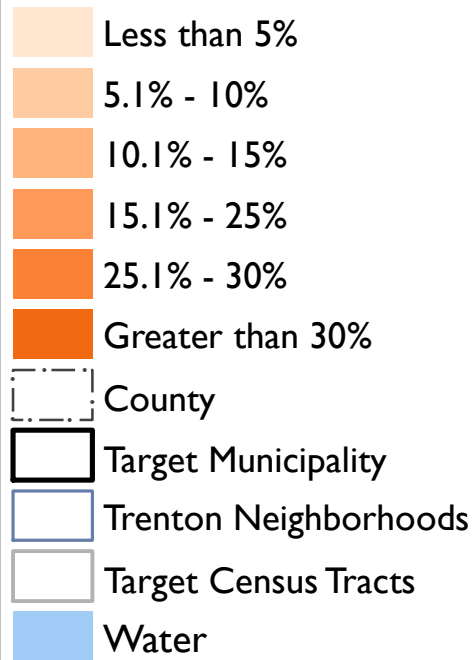

**Percentage of Female Householders with Children Under 18**

Urban Area 2: Trenton, Ewing

**Single Women Household Families 2010**

Sources: NJGIN, NJDEP, TIGER, US Census Bureau 2010