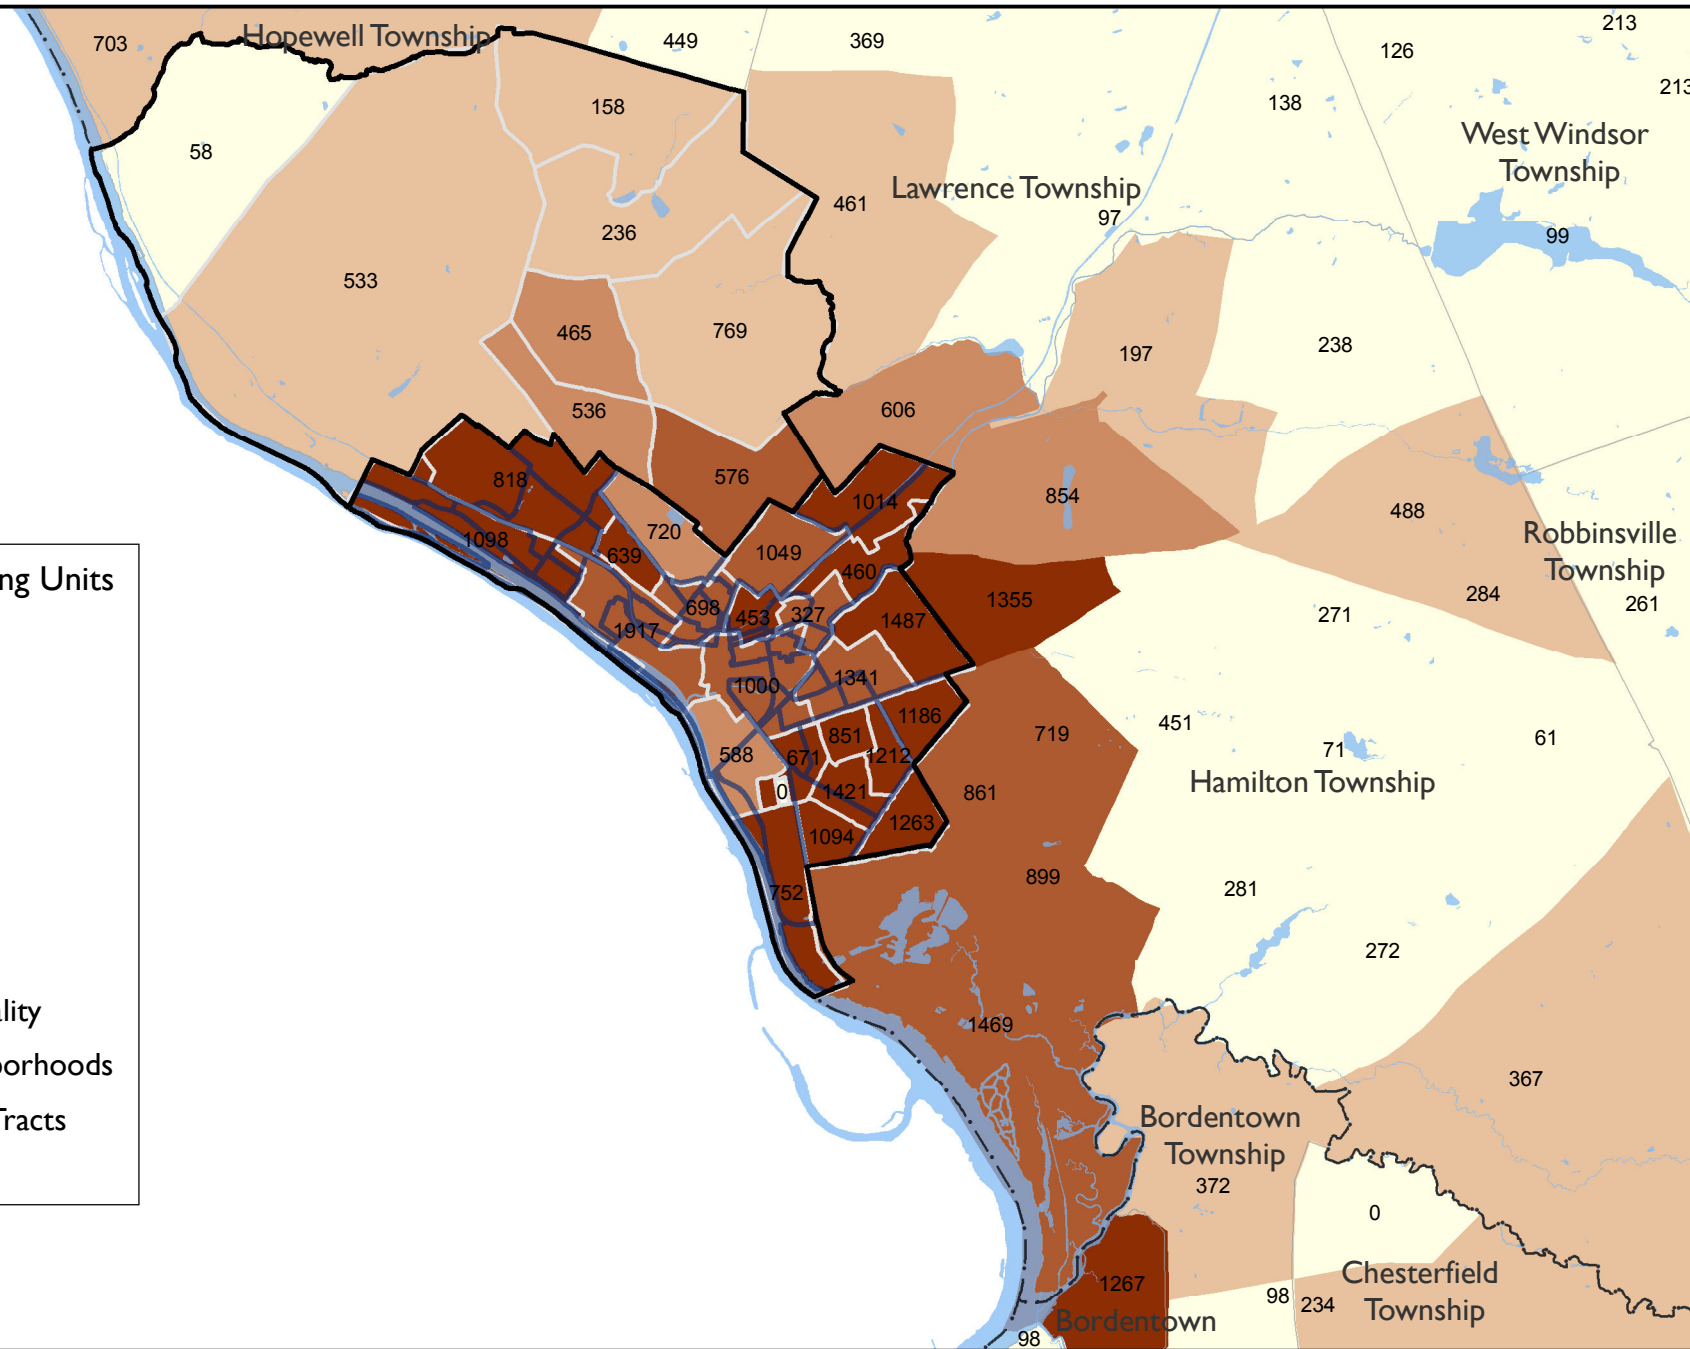

**Percentage of Housing Units Built Before 1950**

Urban Area 2: Trenton, Ewing

**Age of Housing**

Sources: NJGIN, NJDEP, TIGER, US Census Bureau - 2000