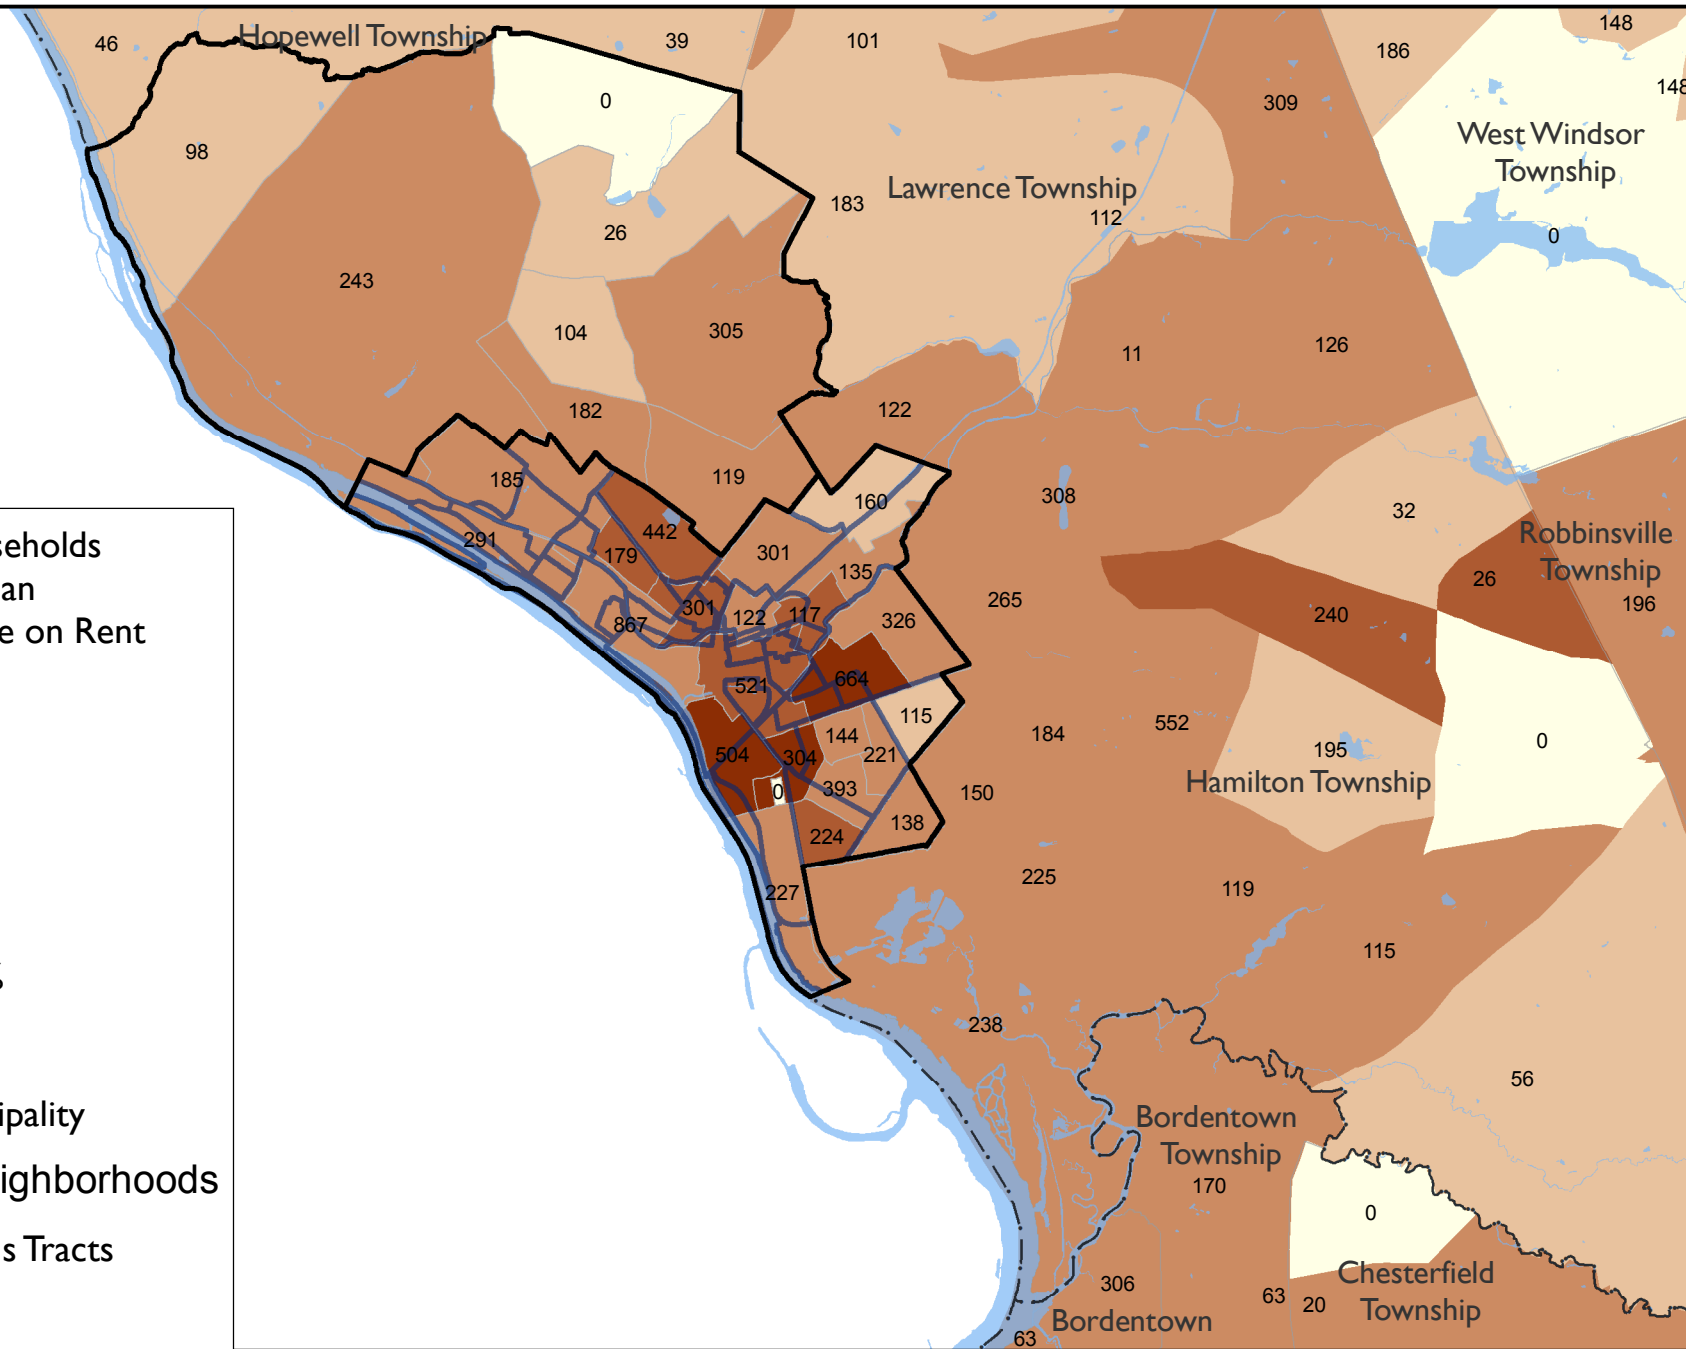

Percentage of Households that Spend more than 30% of their Income on Rent

**Urban Area 2: Trenton, Ewing
Rent and Income 2000**