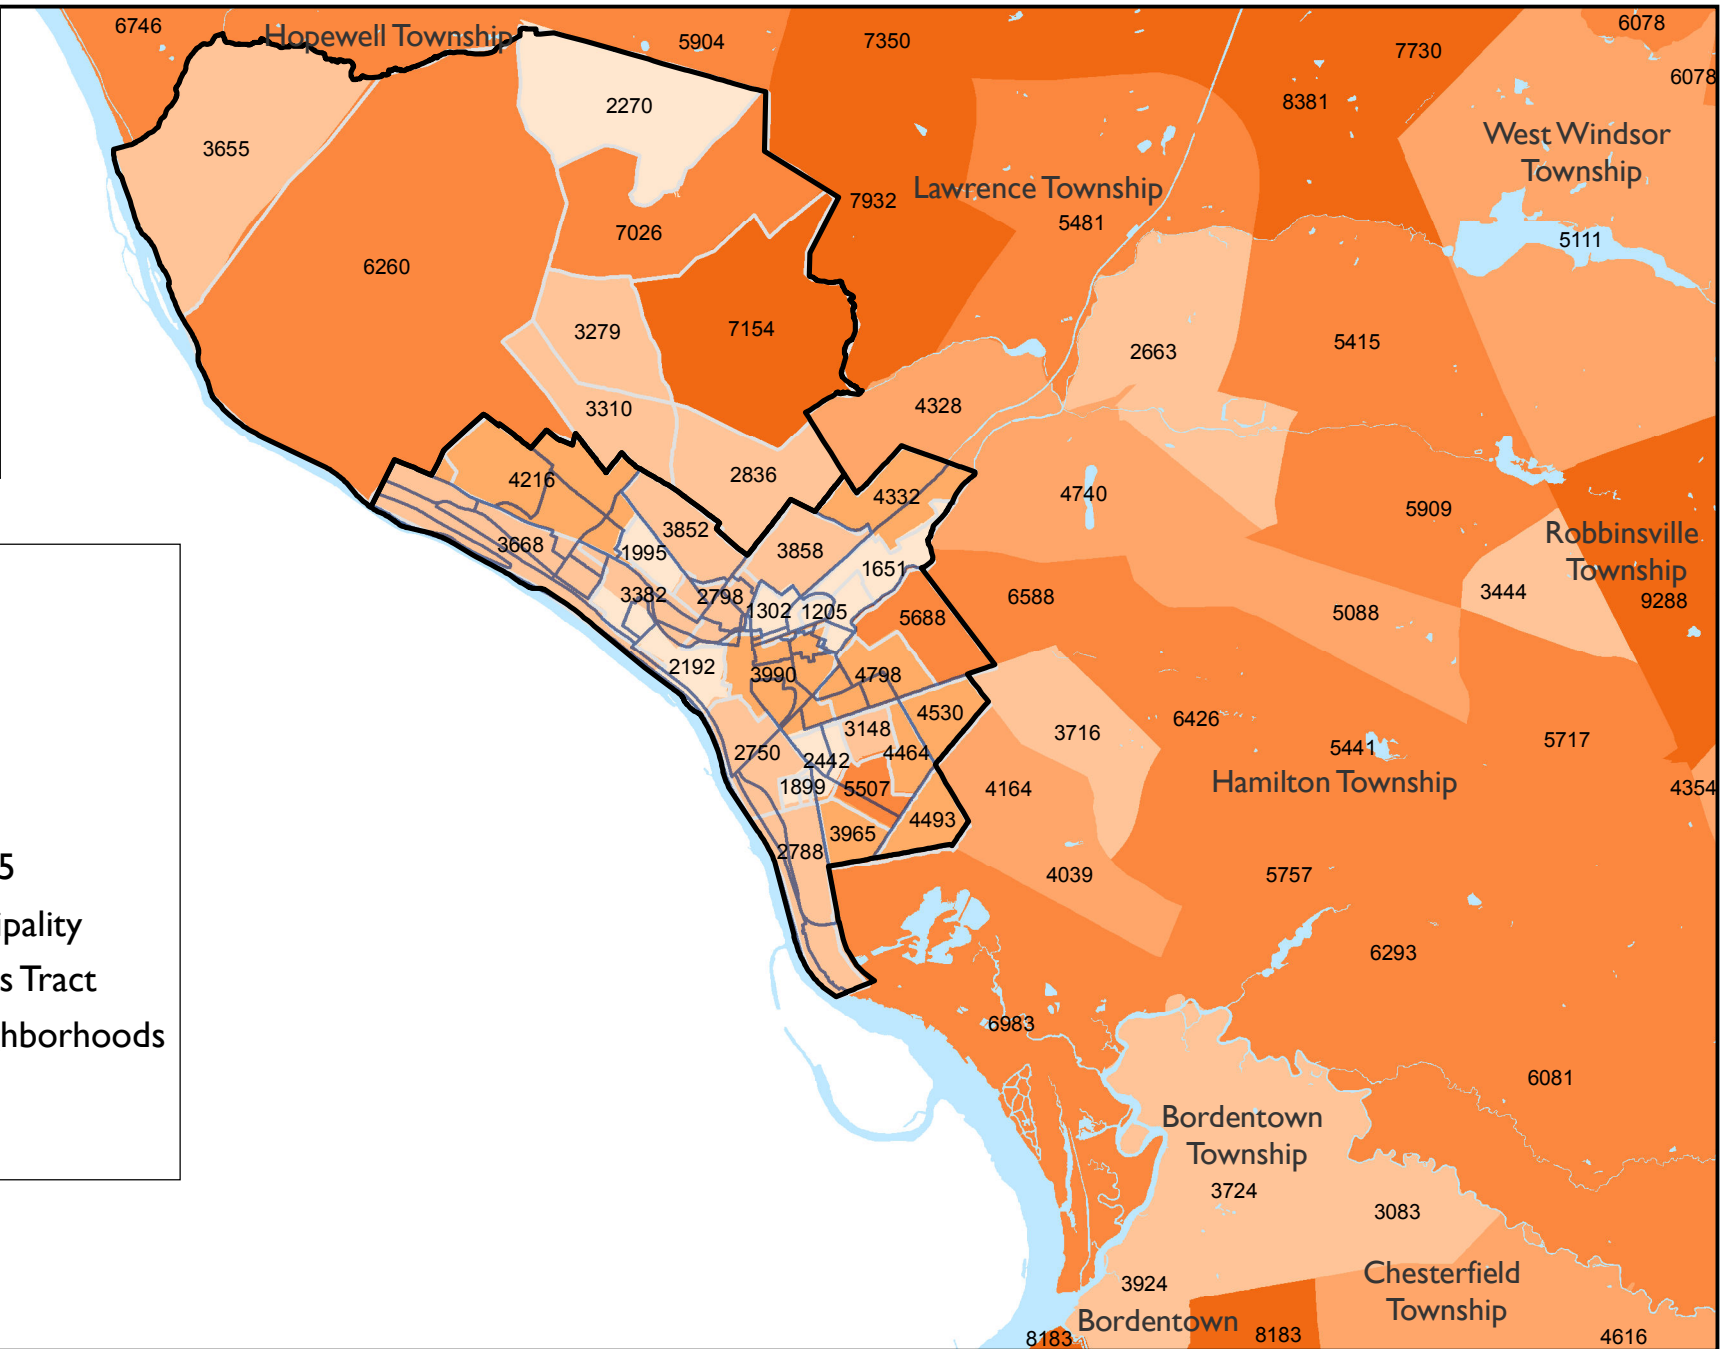

**Total Population**

- 0 - 2,628
- 2,629 - 3,955
- 3,956 - 5,302
- 5,303 - 7,026
- 7,027 - 15,765

- Target Municipality
- Target Census Tract
- Trenton Neighborhoods
- County
- Water

Urban Area 2: Trenton, Ewing  
**Total Population 2010**

Sources: NJGIN, NJDEP, TIGER, US Census Bureau 2010